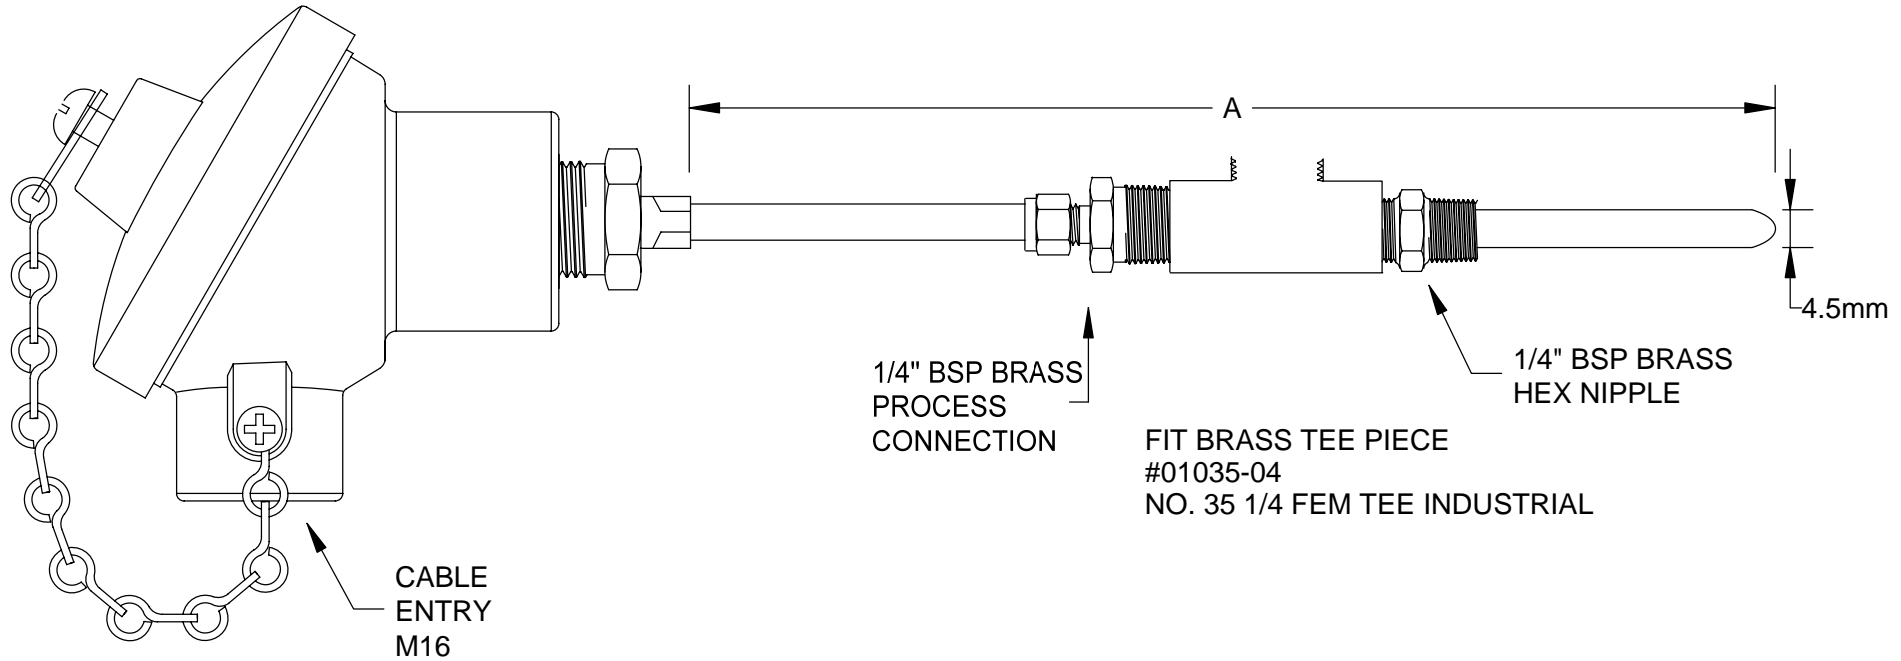

GREASE NIPPLE APPLICATION - TEE PIECE

- TYPE K THERMOCOUPLE
- TYPE N THERMOCOUPLE
- TYPE J THERMOCOUPLE
- TYPE T THERMOCOUPLE
- RTD PT100

SMALL ALUMINIUM
TERMINAL HEAD IP65
C/W SLIDING
COMPRESSION FITTING

TITLE

SIZE : A4	DATE :05/12/05	DWG NO :SD 507
SCALE : NTS	DRAWING BY R.M	REV : 00